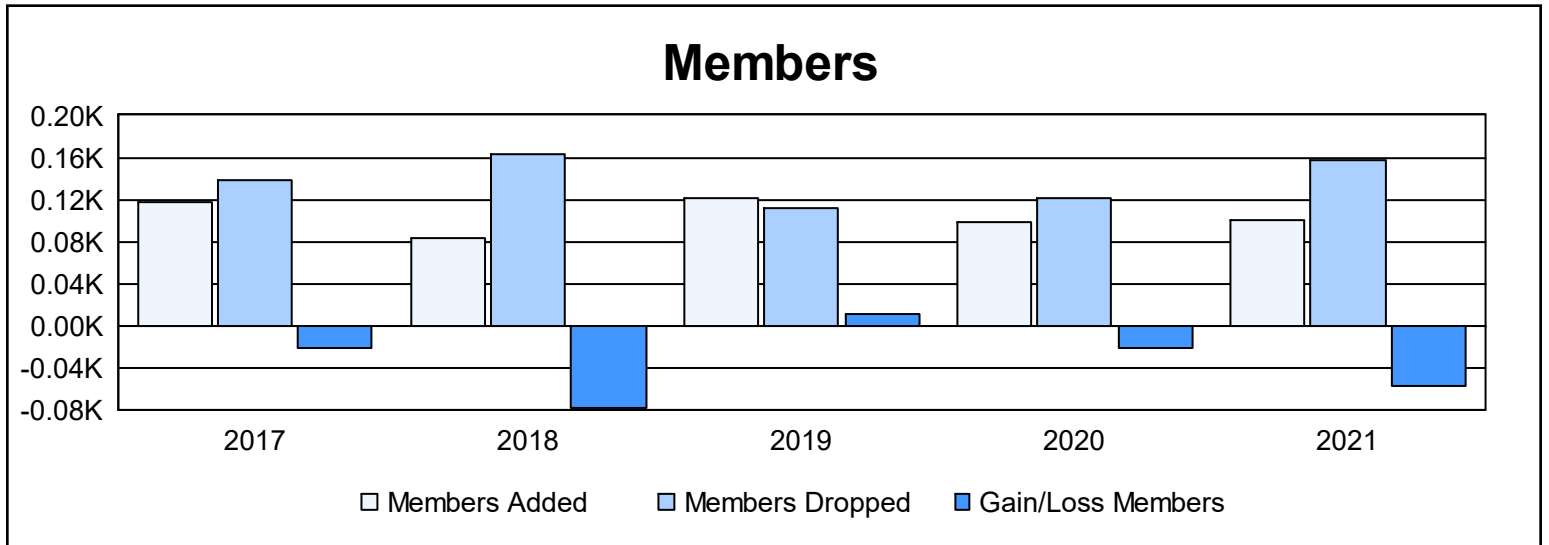

Year	New Clubs	Dropped Clubs	Gain/ Loss Clubs	New Members	Charter Members	Reinstate Members	Transfer Members	Total Member Added	Total Members Dropped	Gain/ Loss Members
2016-2017	0	0	0	102	0	7	8	117	139	-22
2017-2018	0	1	-1	68	1	11	4	84	163	-79
2018-2019	1	1	0	85	23	8	6	122	111	11
2019-2020	0	0	0	89	1	3	6	99	121	-22
2020-2021	0	1	-1	98	0	3	0	101	158	-57
<b>Average</b>	<b>0</b>	<b>1</b>	<b>0</b>	<b>88</b>	<b>5</b>	<b>6</b>	<b>5</b>	<b>105</b>	<b>138</b>	<b>-34</b>

### Membership Composition June 2021 Cumulative