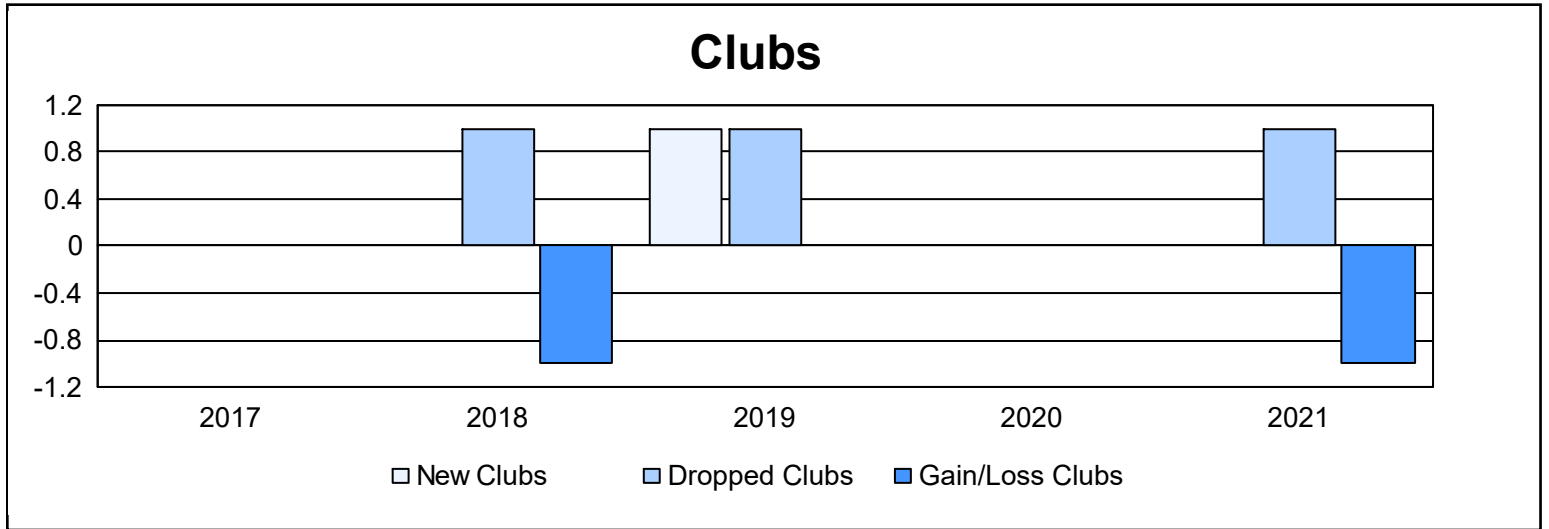

Year	New Clubs	Dropped Clubs	Gain/ Loss Clubs	New Members	Charter Members	Reinstate Members	Transfer Members	Total Member Added	Total Members Dropped	Gain/ Loss Members
2016-2017	0	0	0	102	0	7	8	117	139	-22
2017-2018	0	1	-1	68	1	11	4	84	163	-79
2018-2019	1	1	0	85	23	8	6	122	111	11
2019-2020	0	0	0	89	1	3	6	99	121	-22
2020-2021	0	1	-1	98	0	3	0	101	158	-57
<b>Average</b>	<b>0</b>	<b>1</b>	<b>0</b>	<b>88</b>	<b>5</b>	<b>6</b>	<b>5</b>	<b>105</b>	<b>138</b>	<b>-34</b>

### Membership Composition June 2021 Cumulative